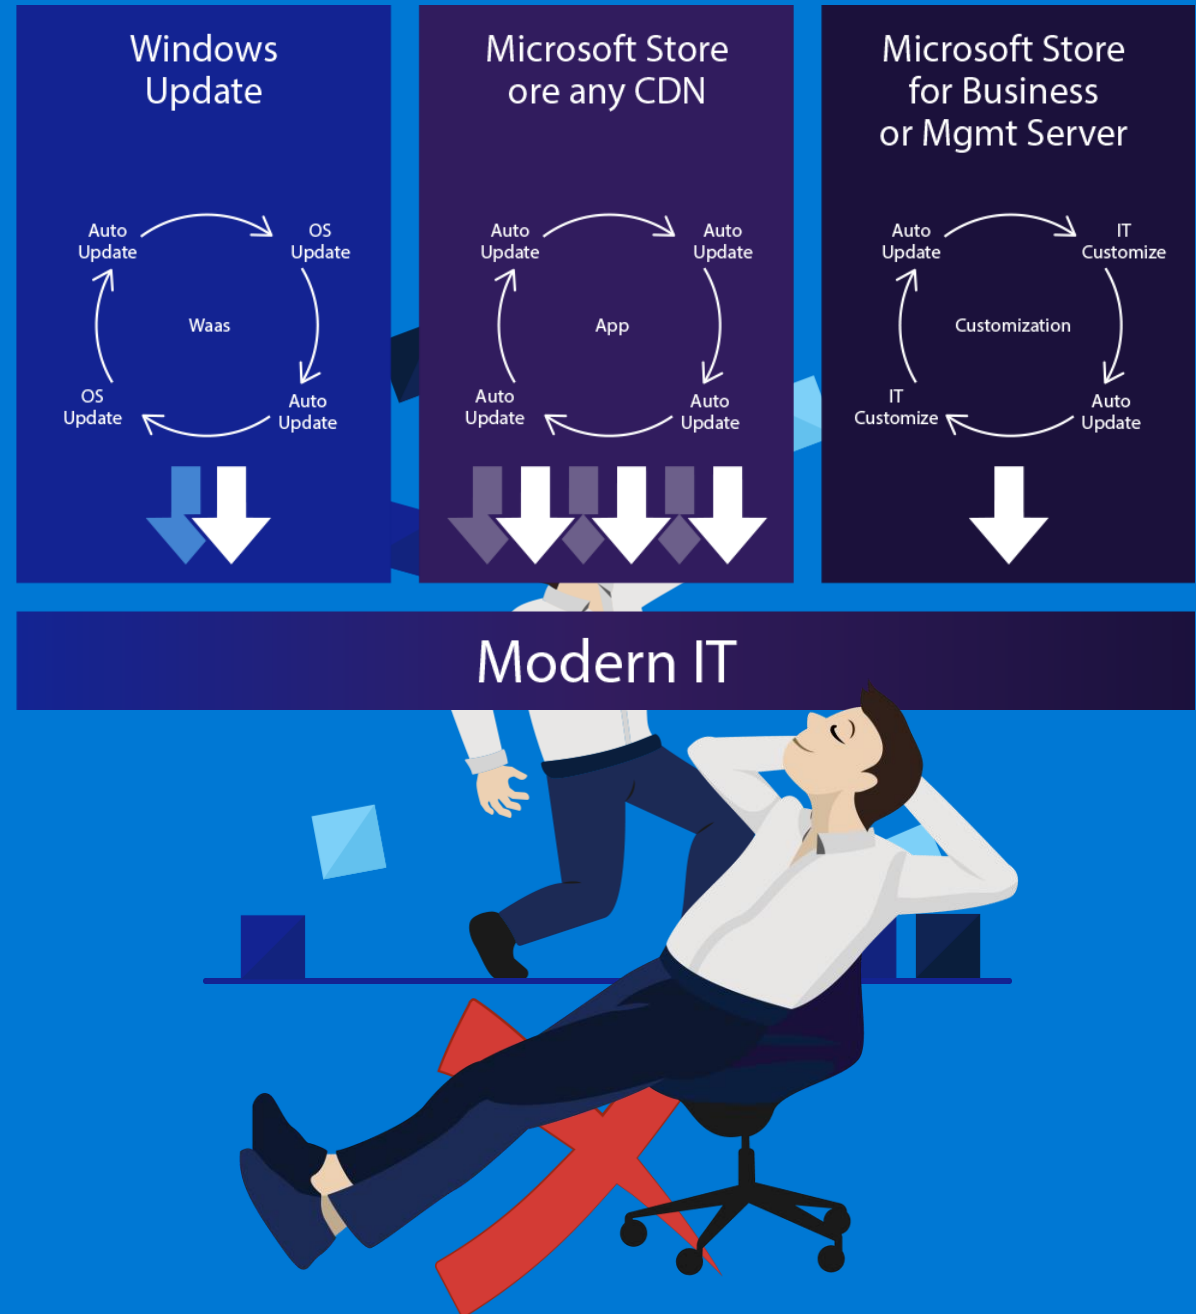

Modification Packages

- Minimized packaging operations
- Standalone MSIX package
- Versioned customizations
- Run-time VFS merging